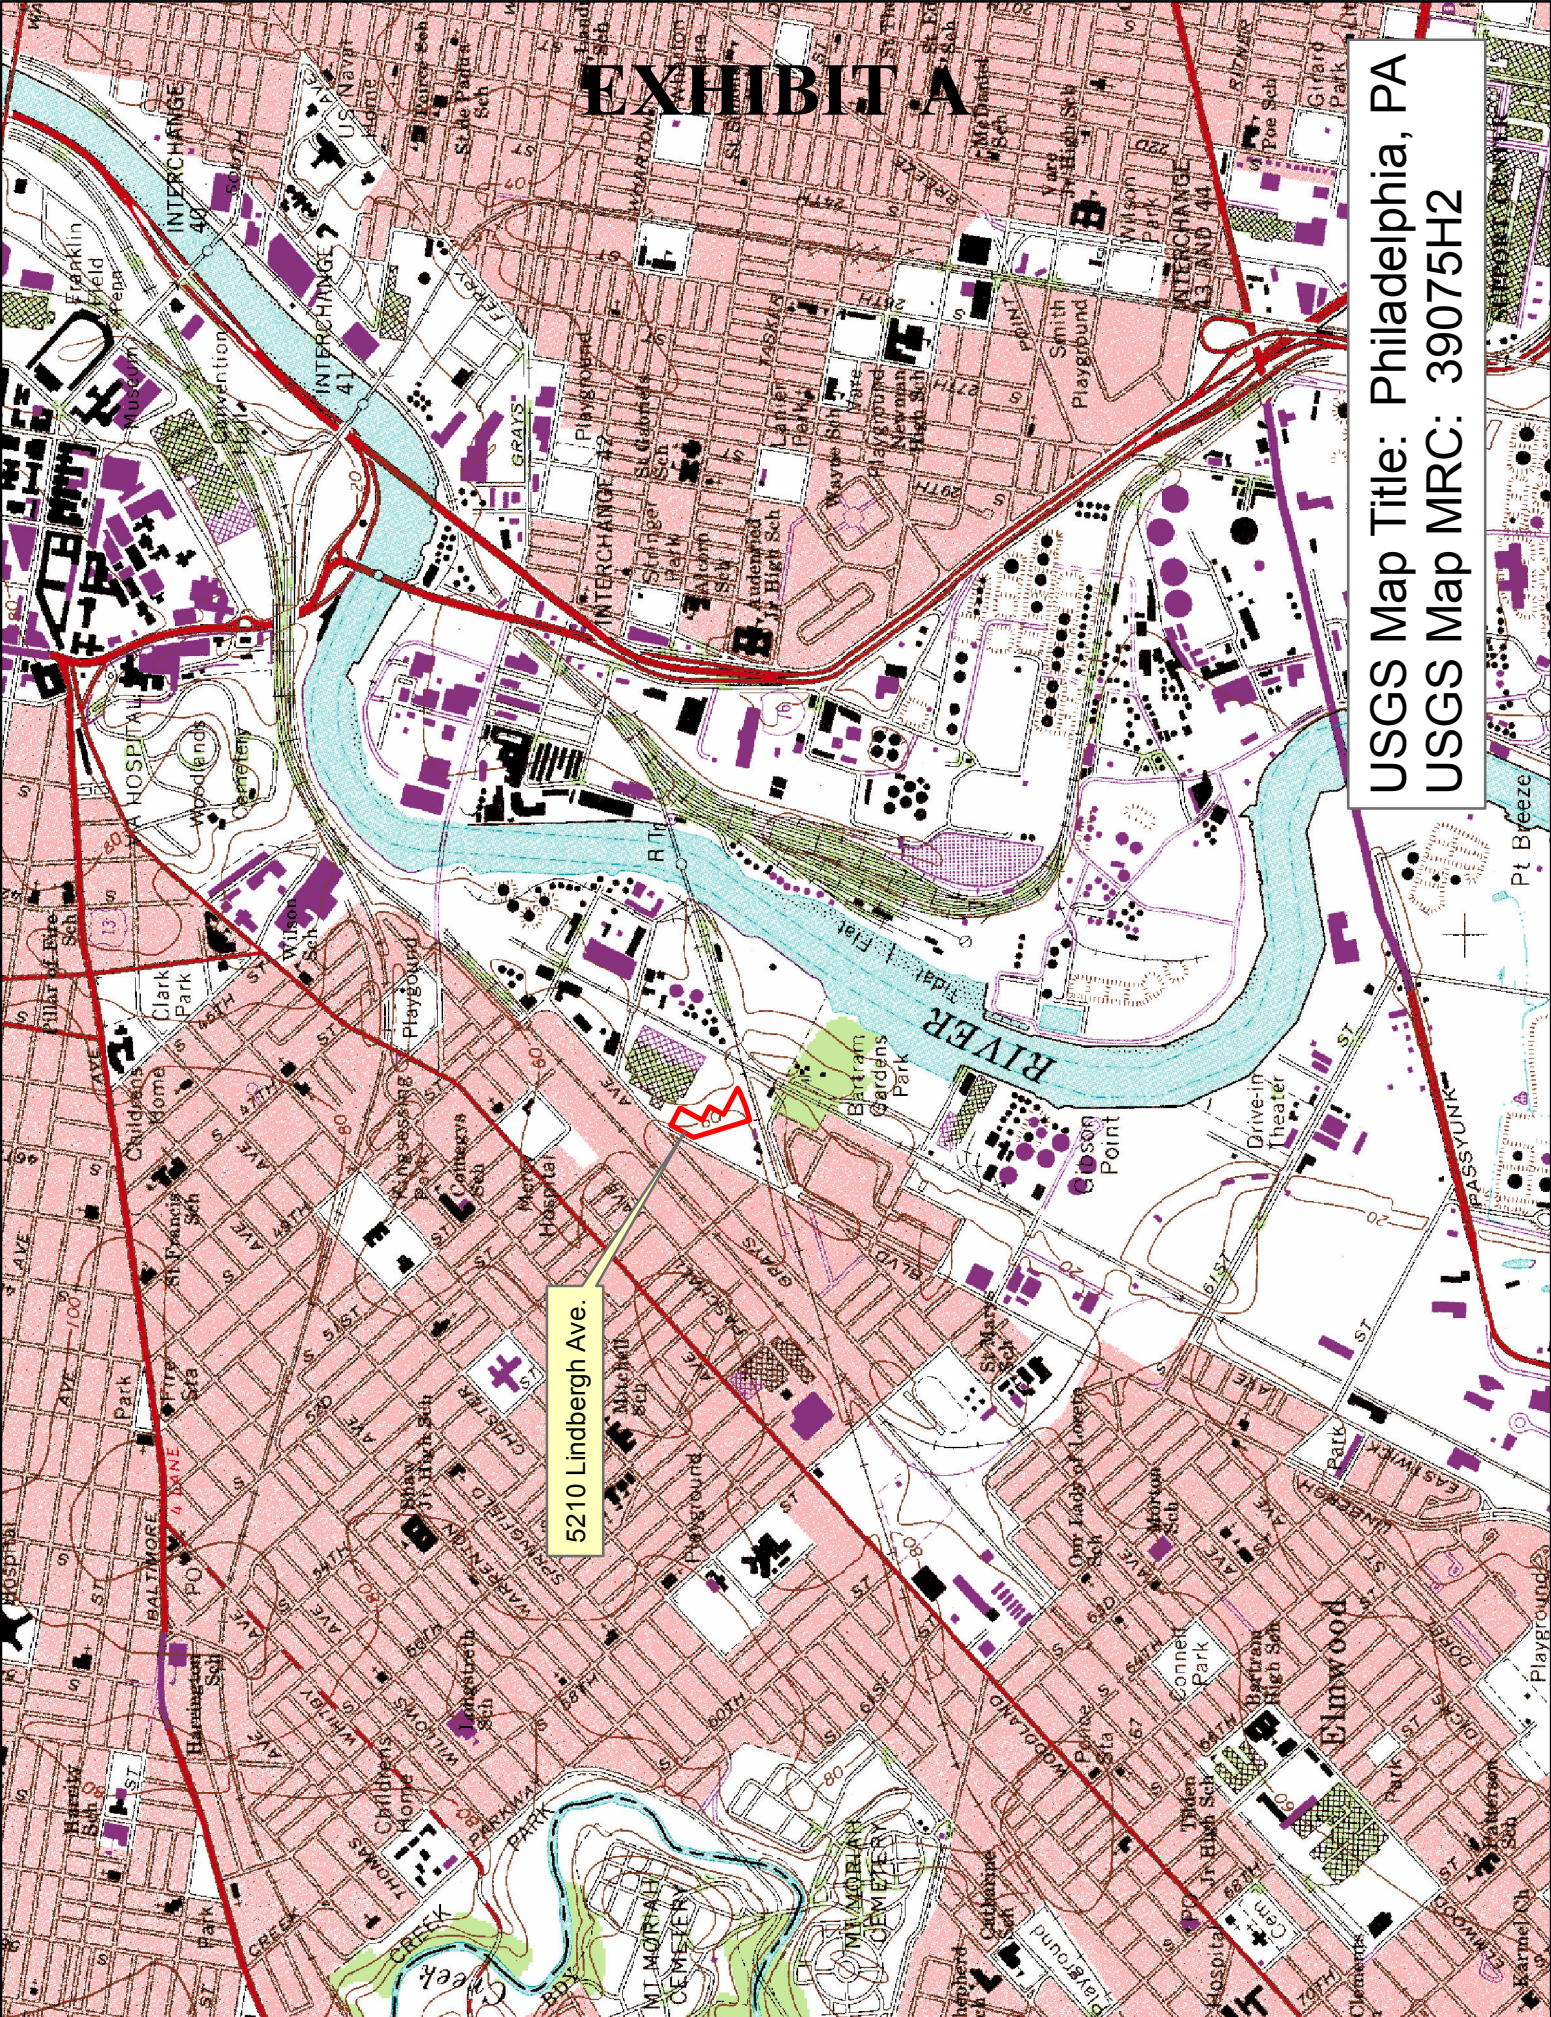

# EXHIBIT A

USGS Map Title: Philadelphia, PA  
USGS Map MRC: 39075H2

5210 Lindbergh Ave.