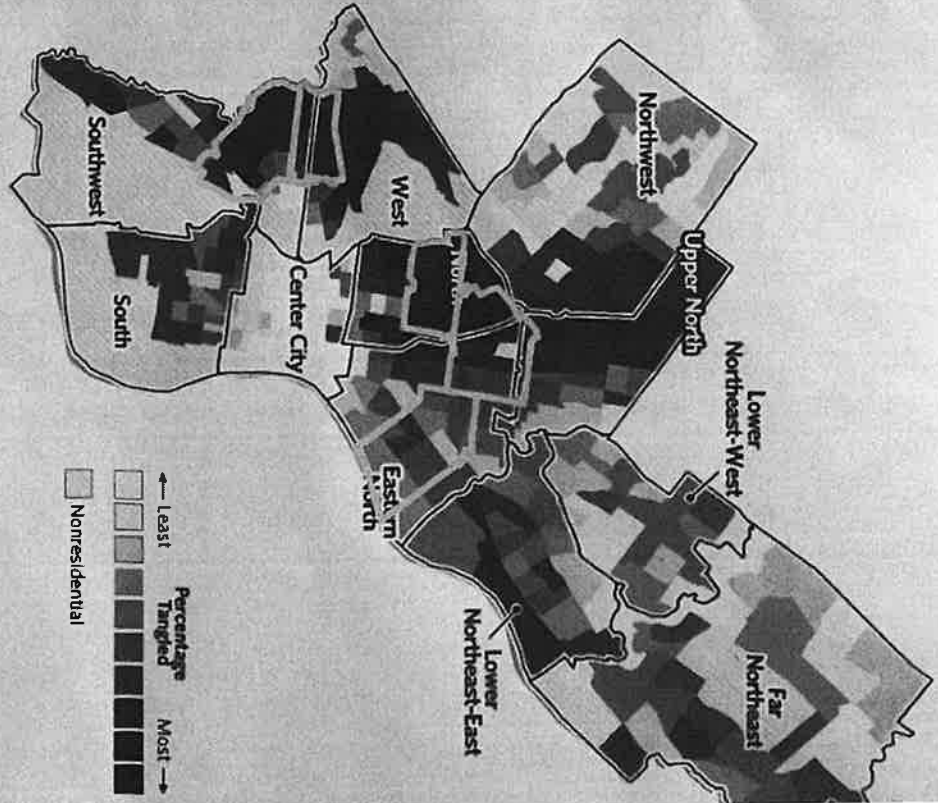

Exhibit A

Philadelphia Gentrification Map (2000-2019)

Gentrification in Philadelphia, PA (2000-2019)

Exhibit B

Shooting Victims by ZIP Code

Controller Rebecca Rhynhart
Open Data Philly Data set for shooting victims as of 7/21/21

Philadelphia Tangled Titles

PEW Charitable Trust Tangled Title Study
In Yellow: 19140, 19132, 19139, 19143, 19134