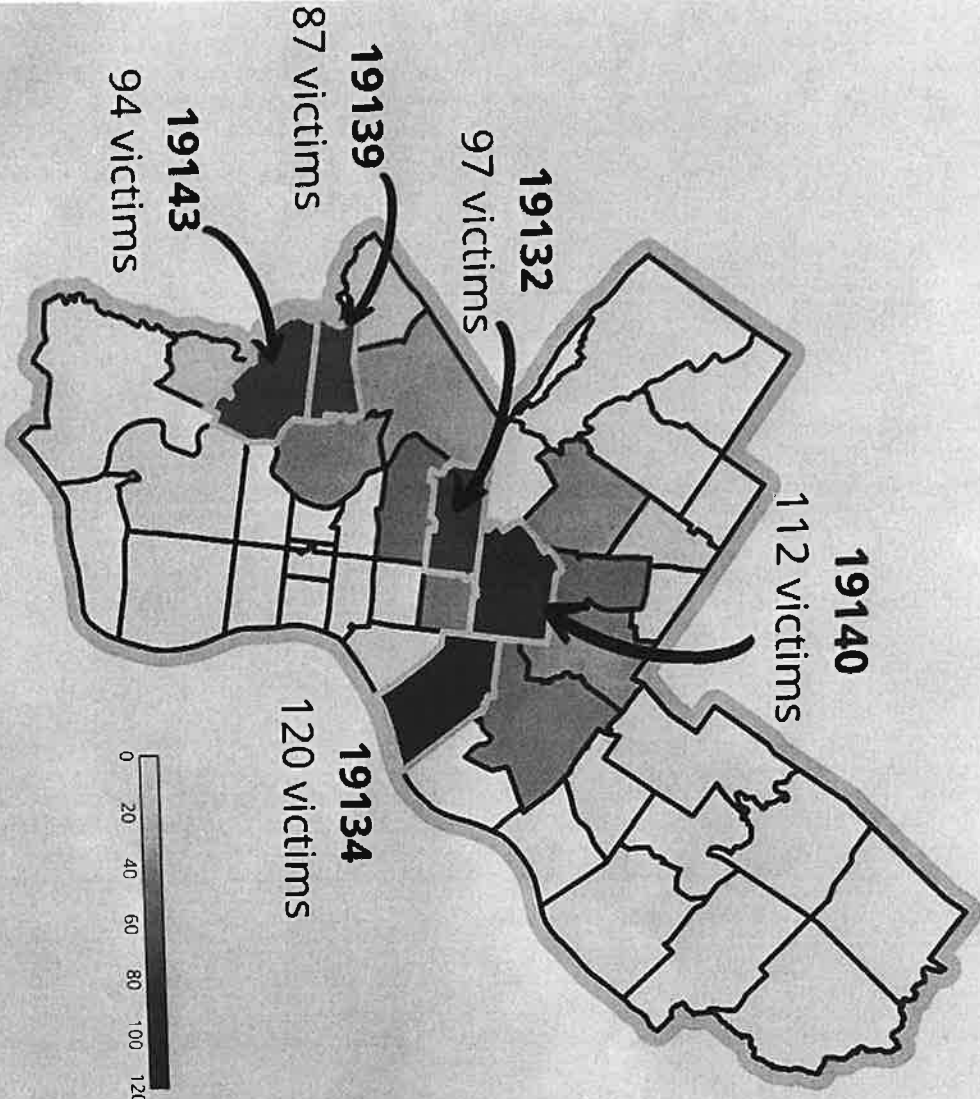

Exhibit A

Philadelphia Gentrification Map (2000-2019)

Gentrification in Philadelphia, PA (2000-2019)

Exhibit B

Shooting Victims by ZIP Code

Controller Rebecca Rhynhart
Open Data Philly Data set for shooting victims as of 7/21/21

Philadelphia Tangled Titles

PEW Charitable Trust Tangled Title Study
In Yellow: 19140, 19132, 19139, 19143, 19134