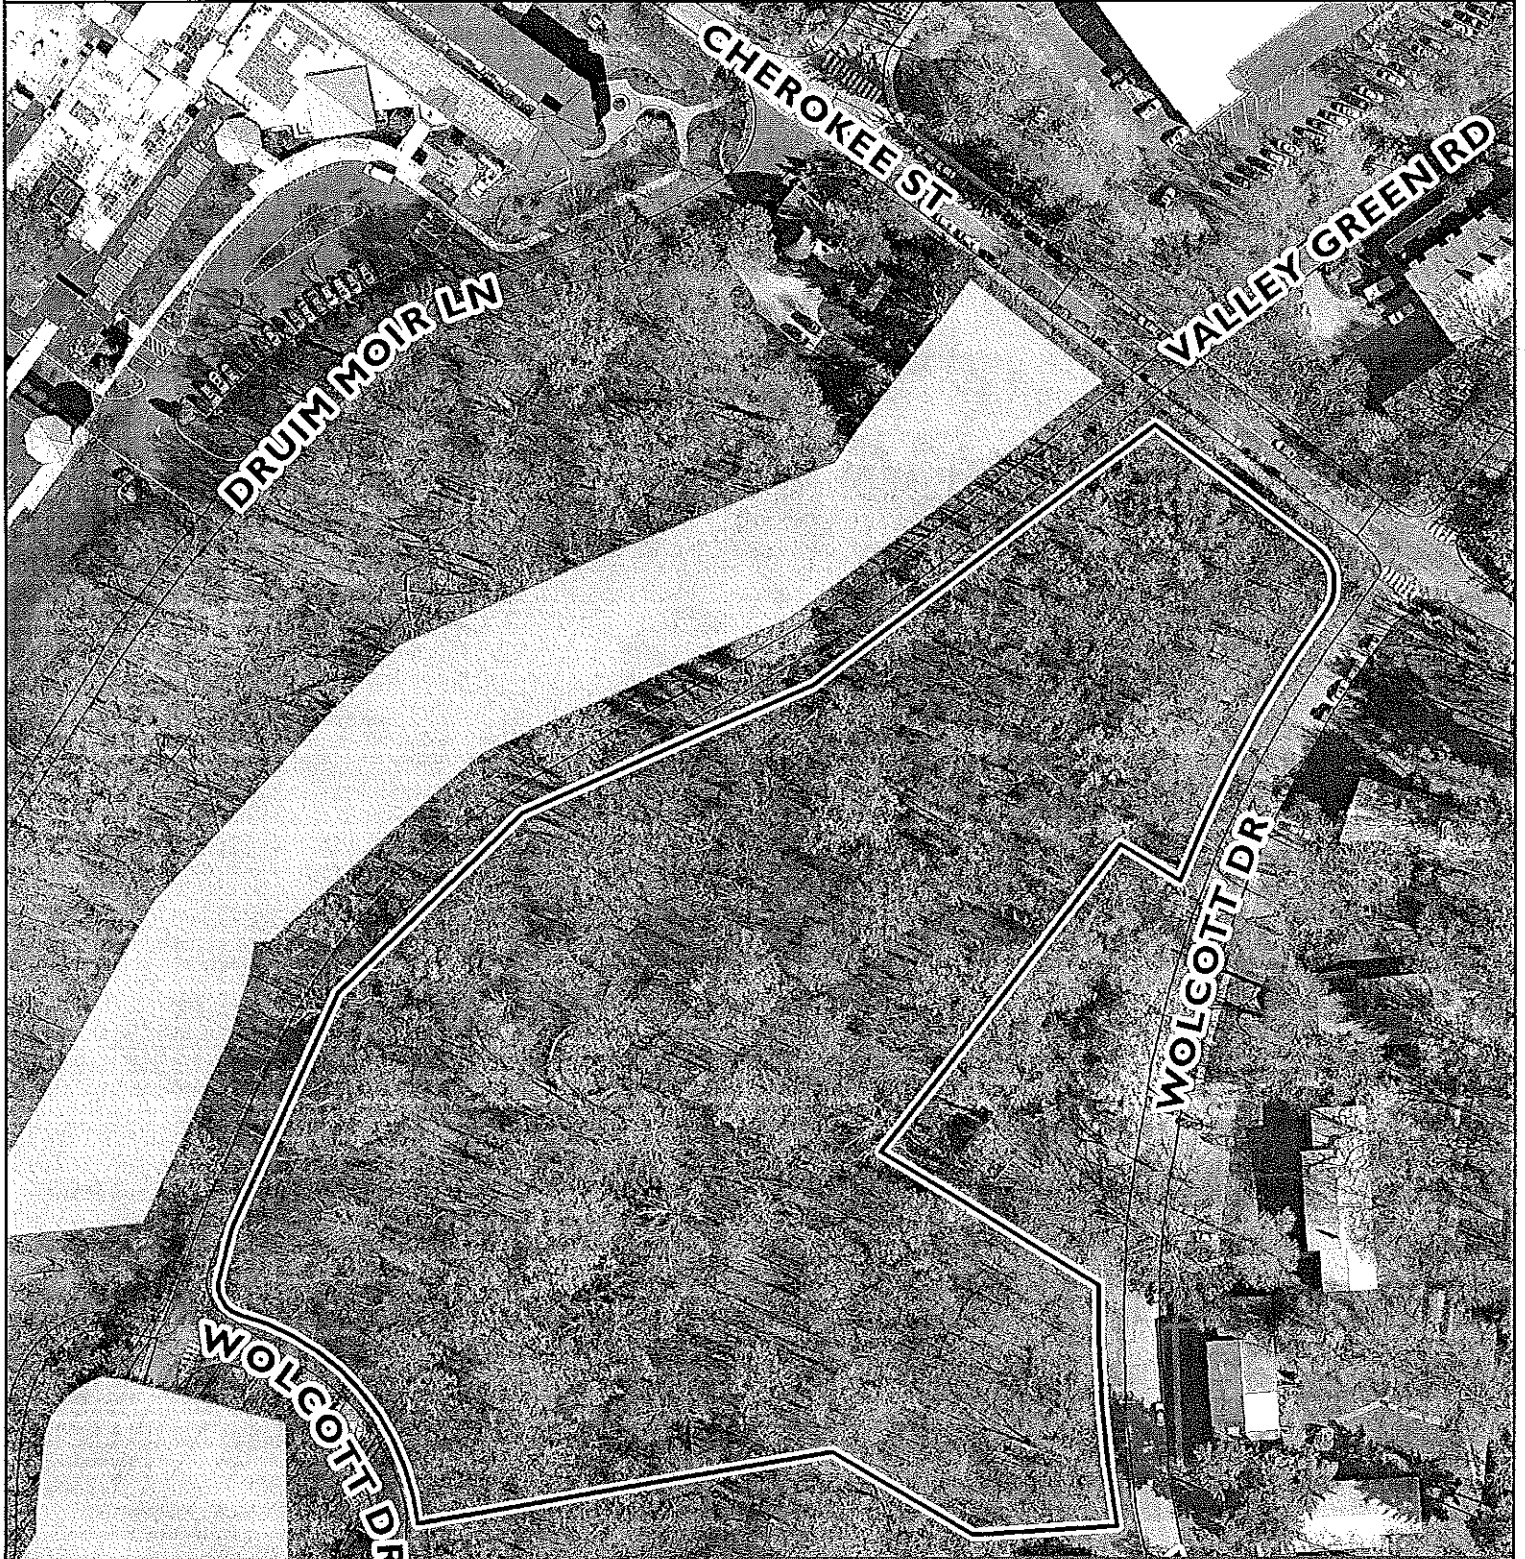

DODGE TRACT

7900 Cherokee St, Philadelphia, PA 19118

PHILADELPHIA
PARKS & RECREATION

Date: 5/8/2015

-  7900 Cherokee St
-  Philadelphia Parks & Recreation Administrative Boundaries

0 62.5 125 250 Feet

1 inch = 125 feet