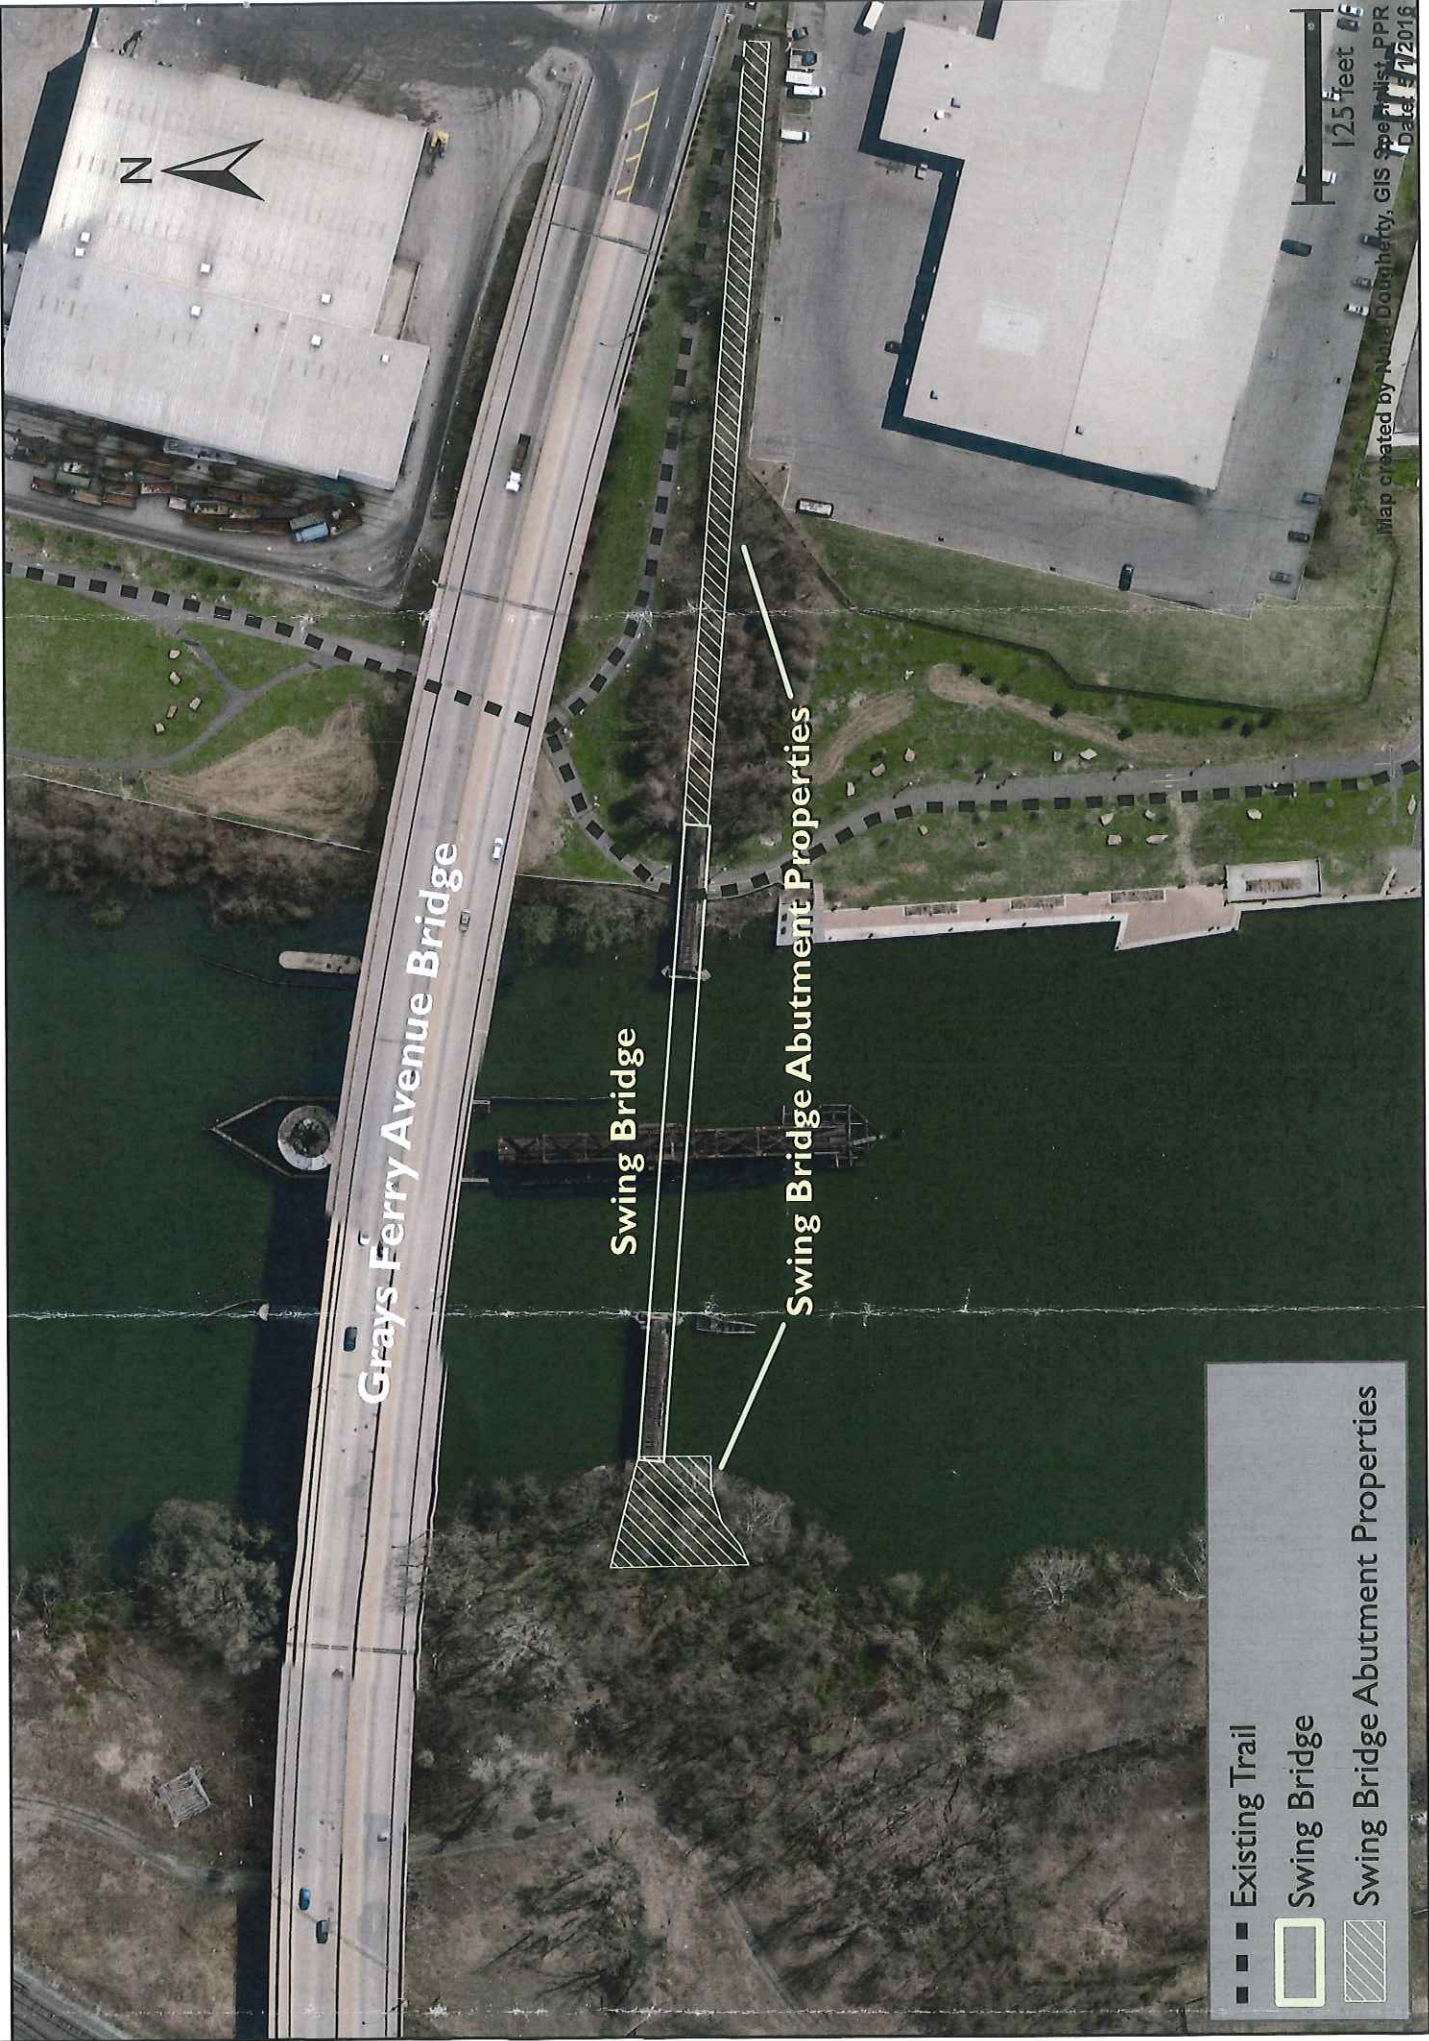

EXHIBIT A

PHILADELPHIA
PARKS & RECREATION

Map created by Niall Dougherty, GIS Specialist, PPR
Date: 3/1/2016