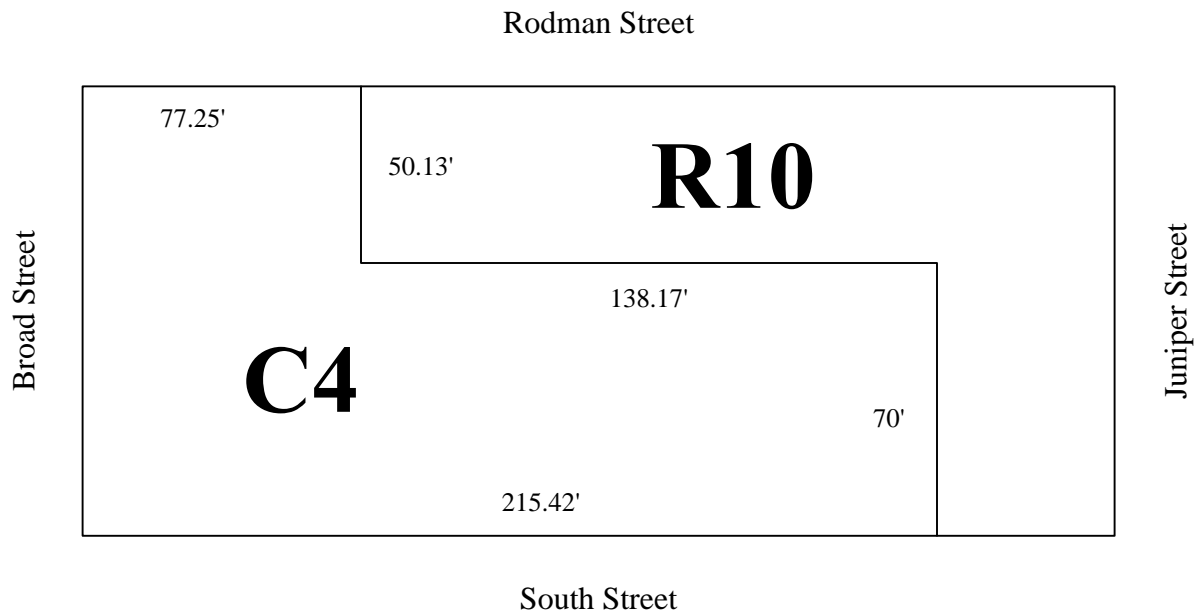

MAP A – EXISTING ZONING

Legend

10

Residential

4

Commercial

MAP B – PROPOSED ZONING

Legend