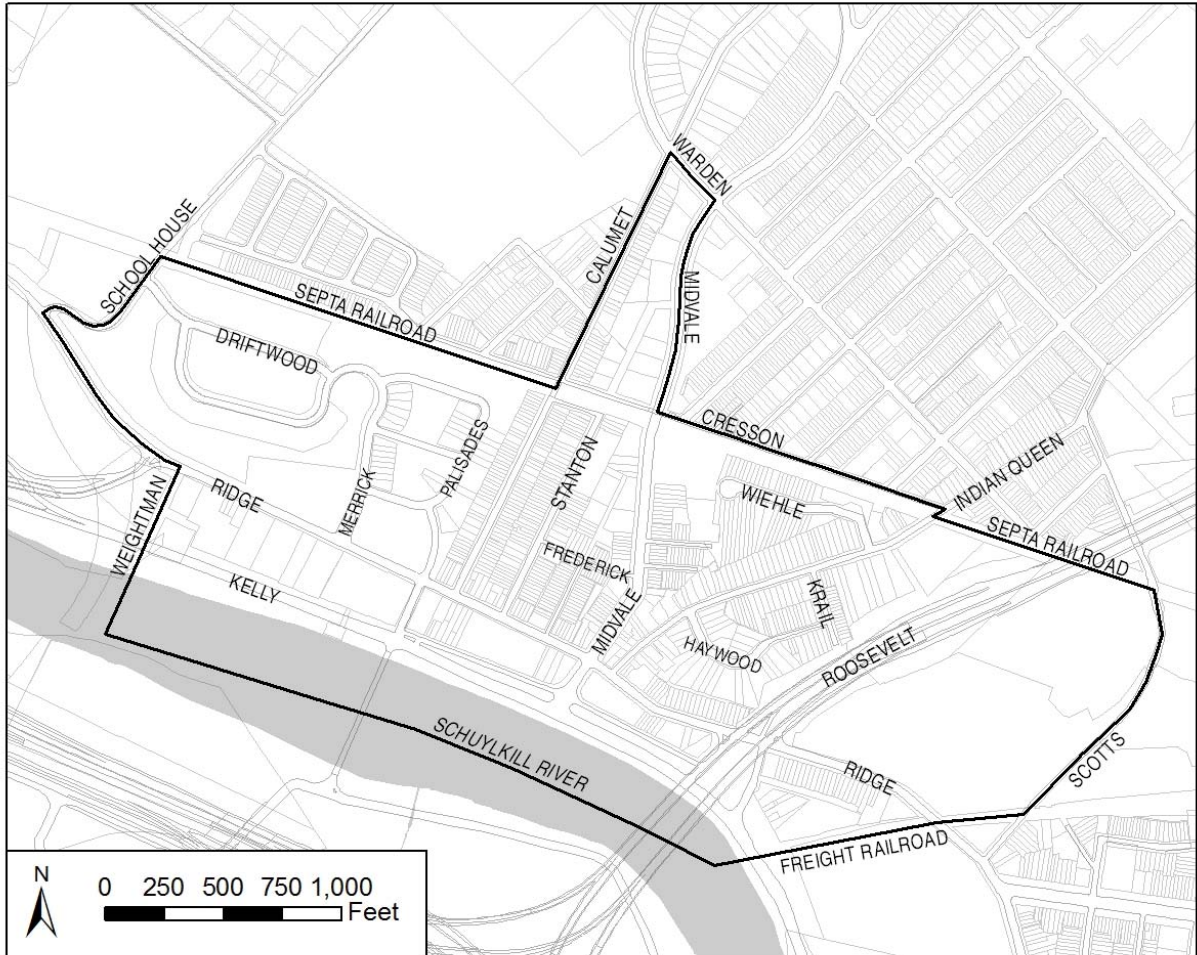

SECTION 2. The map entitled East Falls Neighborhood, found at § 14-503(2)(a) of The Philadelphia Code, is hereby repealed and replaced with the following map:

 East Falls (only applies to properties zoned CMX-2, CMX-2.5, or CMX-3)

SECTION 3. This Ordinance shall become effective immediately.

**Explanation:**

[Brackets] indicate matter deleted.  
*Italics* indicate new matter added.