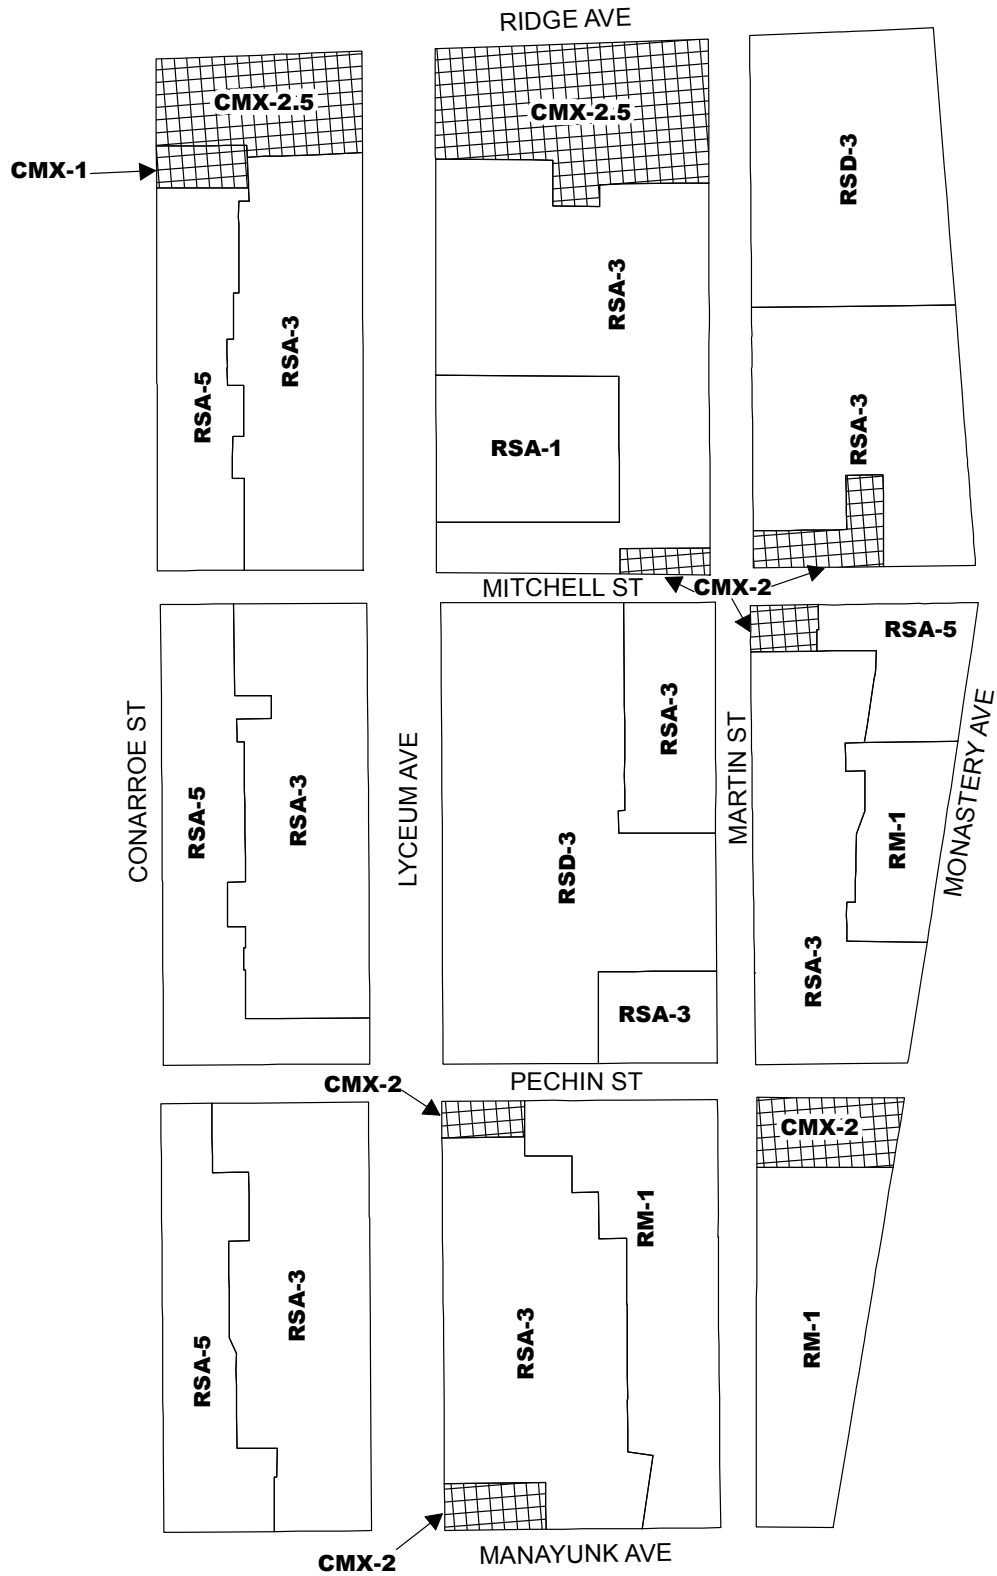

City of Philadelphia

(Bill No. 140233)

AN ORDINANCE

To amend the Philadelphia Zoning Maps by changing the zoning designations of certain areas of land located within an area bounded by Hermitage Street, Henry Avenue, Dupont Street, Ridge Avenue, Monastery Avenue, Dexter Street, Lyceum Avenue, Manayunk Avenue, Leverington Avenue, and Ridge Avenue.

THE COUNCIL OF THE CITY OF PHILADELPHIA HEREBY ORDAINS:

SECTION 1. Pursuant to Section 14-106 of The Philadelphia Code, the Philadelphia Zoning Maps are hereby amended by changing the zoning designations of certain areas of land within an area bounded by Hermitage Street, Henry Avenue, Dupont Street, Ridge Avenue, Monastery Avenue, Dexter Street, Lyceum Avenue, Manayunk Avenue, Leverington Avenue, and Ridge Avenue, from the existing zoning designations indicated on Maps “A1”, “A2”, and “A3” set forth below to the zoning designations indicated on Maps “B1”, “B2”, and “B3” set forth below.

SECTION 2. This Ordinance shall become effective immediately.

MAP A1 - EXISTING ZONING

Legend

-  CMX-2 or CMX-2.5
-  RM-1 or RM-2 or RSA-2 or RSA-3 or RSD-1 or RSD-3

MAP B1 - PROPOSED ZONING

Legend

-  CMX-2 or CMX-2.5
-  RM-1 or RM-2 or RSA-2 or RSA-3 or RSD-1 or RSD-3

MAP A2 - EXISTING ZONING

Legend

-  CMX-1; CMX-2; CMX-2.5
-  IRMX
-  RSA-2; RSA-3; RSA-5; RSD-3

MAP A3 - EXISTING ZONING

Legend

-  CMX1; CMX2; CMX2.5
-  RM1; RSA1; RSA3; RSA5; RSD3

MAP B3 - PROPOSED ZONING

Legend