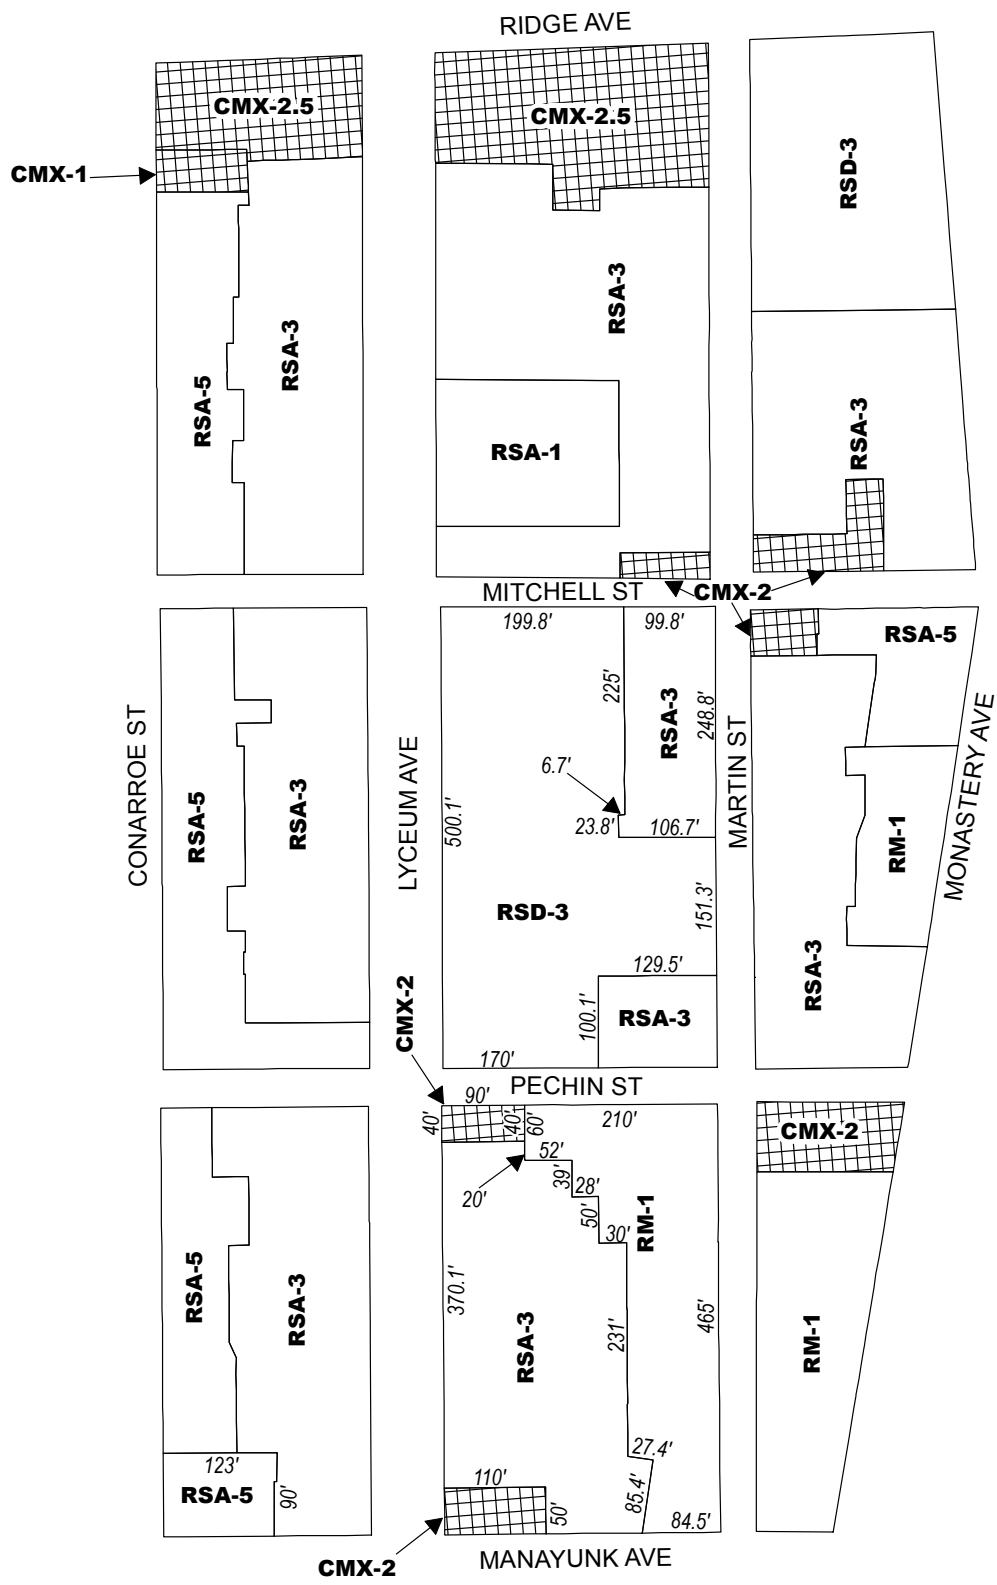

City of Philadelphia

(Bill No. 140233)

AN ORDINANCE

To amend the Philadelphia Zoning Maps by changing the zoning designations of certain areas of land located within an area bounded by Hermitage Street, Henry Avenue, Dupont Street, Ridge Avenue, Monastery Avenue, Dexter Street, Lyceum Avenue, Manayunk Avenue, Leverington Avenue, and Ridge Avenue.

THE COUNCIL OF THE CITY OF PHILADELPHIA HEREBY ORDAINS:

SECTION 1. Pursuant to Section 14-106 of The Philadelphia Code, the Philadelphia Zoning Maps are hereby amended by changing the zoning designations of certain areas of land within an area bounded by Hermitage Street, Henry Avenue, Dupont Street, Ridge Avenue, Monastery Avenue, Dexter Street, Lyceum Avenue, Manayunk Avenue, Leverington Avenue, and Ridge Avenue, from the existing zoning designations indicated on Maps “A1”, “A2”, and “A3” set forth below to the zoning designations indicated on Maps “B1”, “B2”, and “B3” set forth below.

SECTION 2. This Ordinance shall become effective immediately.

MAP A1 - EXISTING ZONING

Legend

-  CMX-2 or CMX-2.5
-  RM-1 or RM-2 or RSA-2 or RSA-3 or RSD-1 or RSD-3

MAP B1 - PROPOSED ZONING

Legend

-  CMX-2 or CMX-2.5
-  RM-1 or RM-2 or RSA-2 or RSA-3 or RSD-1 or RSD-3

MAP A2 - EXISTING ZONING

Legend

-  CMX-1; CMX-2; CMX-2.5
-  IRMX
-  RSA-2; RSA-3; RSA-5; RSD-3

MAP A3 - EXISTING ZONING

Legend

-  CMX1; CMX2; CMX2.5
-  RM1; RSA1; RSA3; RSA5; RSD3

MAP B3 - PROPOSED ZONING

Legend