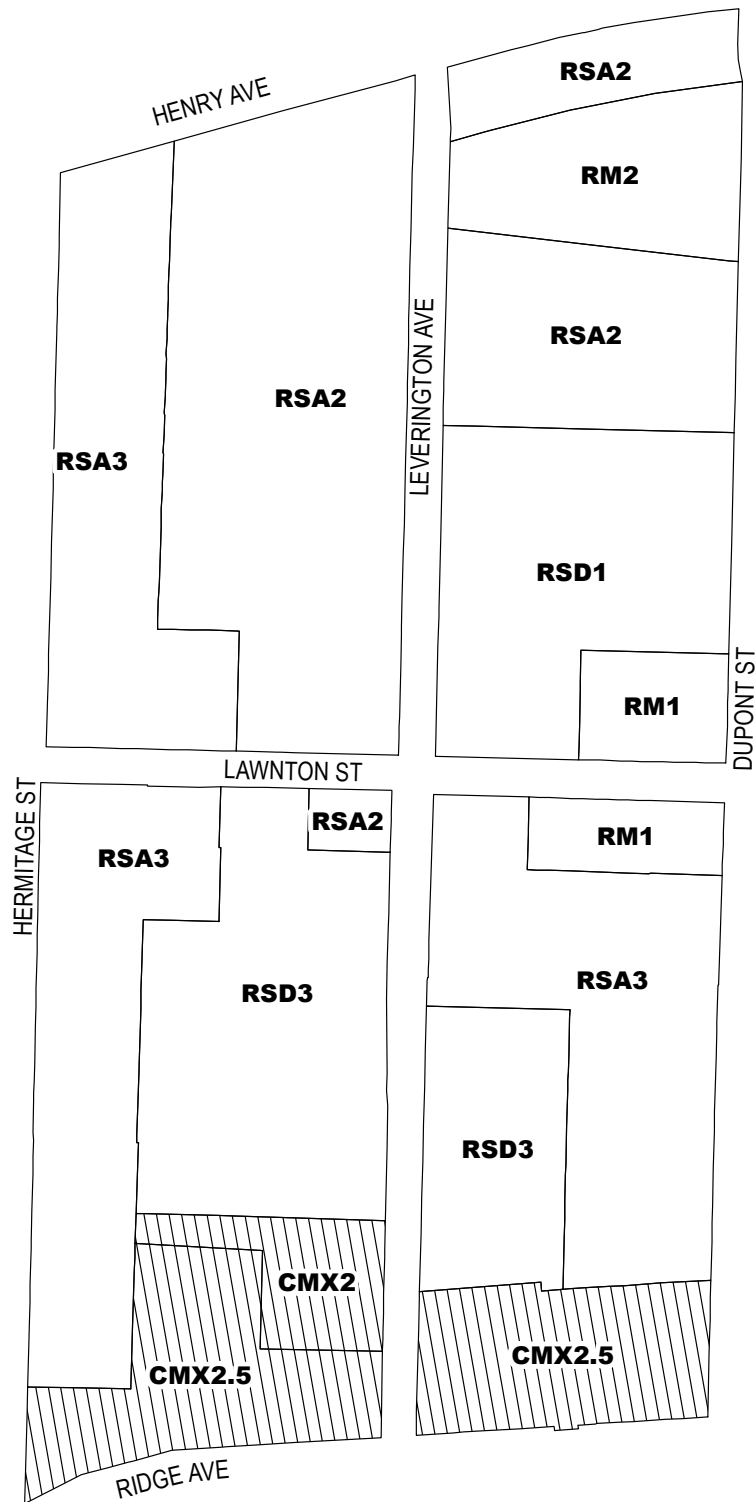

City of Philadelphia

(Bill No. 140233)

AN ORDINANCE

To amend the Philadelphia Zoning Maps by changing the zoning designations of certain areas of land located within an area bounded by Hermitage Street, Henry Avenue, Dupont Street, Ridge Avenue, Monastery Avenue, Dexter Street, Lyceum Avenue, Manayunk Avenue, Leverington Avenue, and Ridge Avenue.

THE COUNCIL OF THE CITY OF PHILADELPHIA HEREBY ORDAINS:

SECTION 1. Pursuant to Section 14-106 of The Philadelphia Code, the Philadelphia Zoning Maps are hereby amended by changing the zoning designations of certain areas of land within an area bounded by Hermitage Street, Henry Avenue, Dupont Street, Ridge Avenue, Monastery Avenue, Dexter Street, Lyceum Avenue, Manayunk Avenue, Leverington Avenue, and Ridge Avenue, from the existing zoning designations indicated on Maps “A1”, “A2”, and “A3” set forth below to the zoning designations indicated on Maps “B1”, “B2”, and “B3” set forth below.

SECTION 2. This Ordinance shall become effective immediately.

MAP A1 - EXISTING ZONING

Legend

-  CMX-2 or CMX-2.5
-  RM-1 or RM-2 or RSA-2 or RSA-3 or RSD-1 or RSD-3

MAP B1 - PROPOSED ZONING

Legend

-  CMX-2 or CMX-2.5
-  RM-1 or RM-2 or RSA-2 or RSA-3 or RSD-1 or RSD-3

MAP A2 - EXISTING ZONING

Legend

-  CMX-1; CMX-2; CMX-2.5
-  IRMX
-  RSA-2; RSA-3; RSA-5; RSD-3

MAP A3 - EXISTING ZONING

Legend

-  CMX1; CMX2; CMX2.5
-  RM1; RSA1; RSA3; RSA5; RSD3

MAP B3 - PROPOSED ZONING

Legend