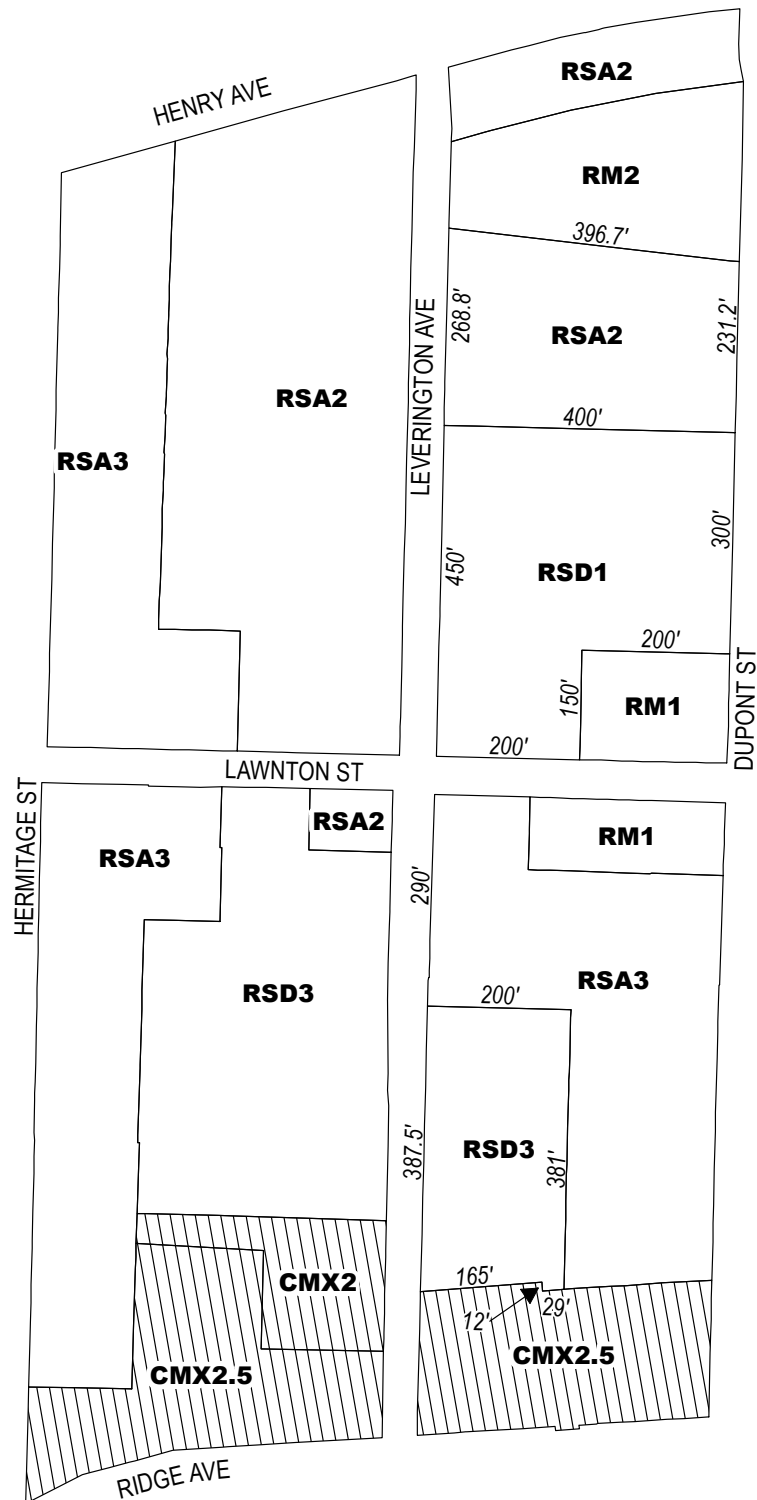

City of Philadelphia

(Bill No. 140233)

AN ORDINANCE

To amend the Philadelphia Zoning Maps by changing the zoning designations of certain areas of land located within an area bounded by Hermitage Street, Henry Avenue, Dupont Street, Ridge Avenue, Monastery Avenue, Dexter Street, Lyceum Avenue, Manayunk Avenue, Leverington Avenue, and Ridge Avenue.

THE COUNCIL OF THE CITY OF PHILADELPHIA HEREBY ORDAINS:

SECTION 1. Pursuant to Section 14-106 of The Philadelphia Code, the Philadelphia Zoning Maps are hereby amended by changing the zoning designations of certain areas of land within an area bounded by Hermitage Street, Henry Avenue, Dupont Street, Ridge Avenue, Monastery Avenue, Dexter Street, Lyceum Avenue, Manayunk Avenue, Leverington Avenue, and Ridge Avenue, from the existing zoning designations indicated on Maps “A1”, “A2”, and “A3” set forth below to the zoning designations indicated on Maps “B1”, “B2”, and “B3” set forth below.

SECTION 2. This Ordinance shall become effective immediately.

MAP A1 - EXISTING ZONING

Legend

-  CMX-2 or CMX-2.5
-  RM-1 or RM-2 or RSA-2 or RSA-3 or RSD-1 or RSD-3

MAP B1 - PROPOSED ZONING

Legend

-  CMX-2 or CMX-2.5
-  RM-1 or RM-2 or RSA-2 or RSA-3 or RSD-1 or RSD-3

MAP A2 - EXISTING ZONING

Legend

-  CMX-1; CMX-2; CMX-2.5
-  IRMX
-  RSA-2; RSA-3; RSA-5; RSD-3

MAP A3 - EXISTING ZONING

Legend

-  CMX1; CMX2; CMX2.5
-  RM1; RSA1; RSA3; RSA5; RSD3

MAP B3 - PROPOSED ZONING

Legend