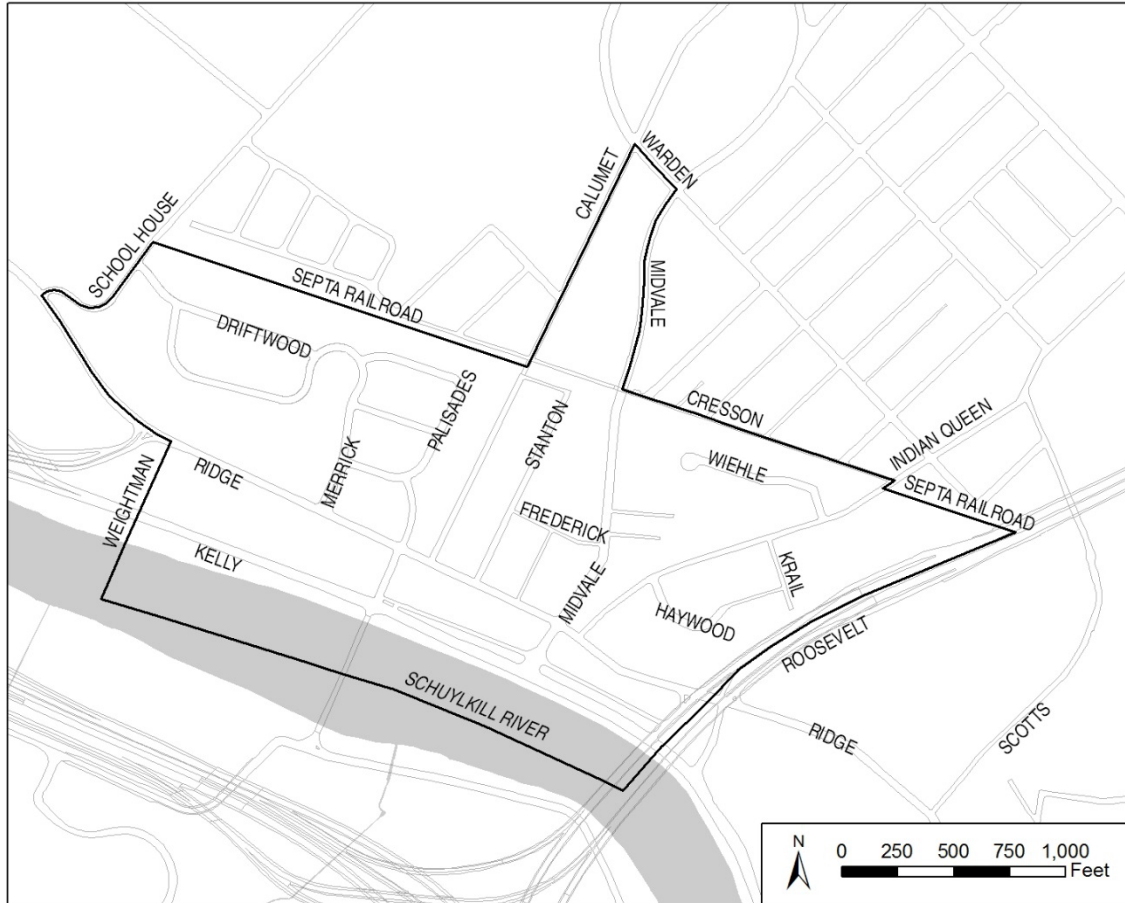

SECTION 2. The map entitled East Falls Neighborhood, found at § 14-503(2)(a) of The Philadelphia Code, is hereby repealed and replaced with the following map:

SECTION 3. This Ordinance shall become effective immediately.

**Explanation:**

[Brackets] indicate matter deleted.  
*Italics* indicate new matter added.