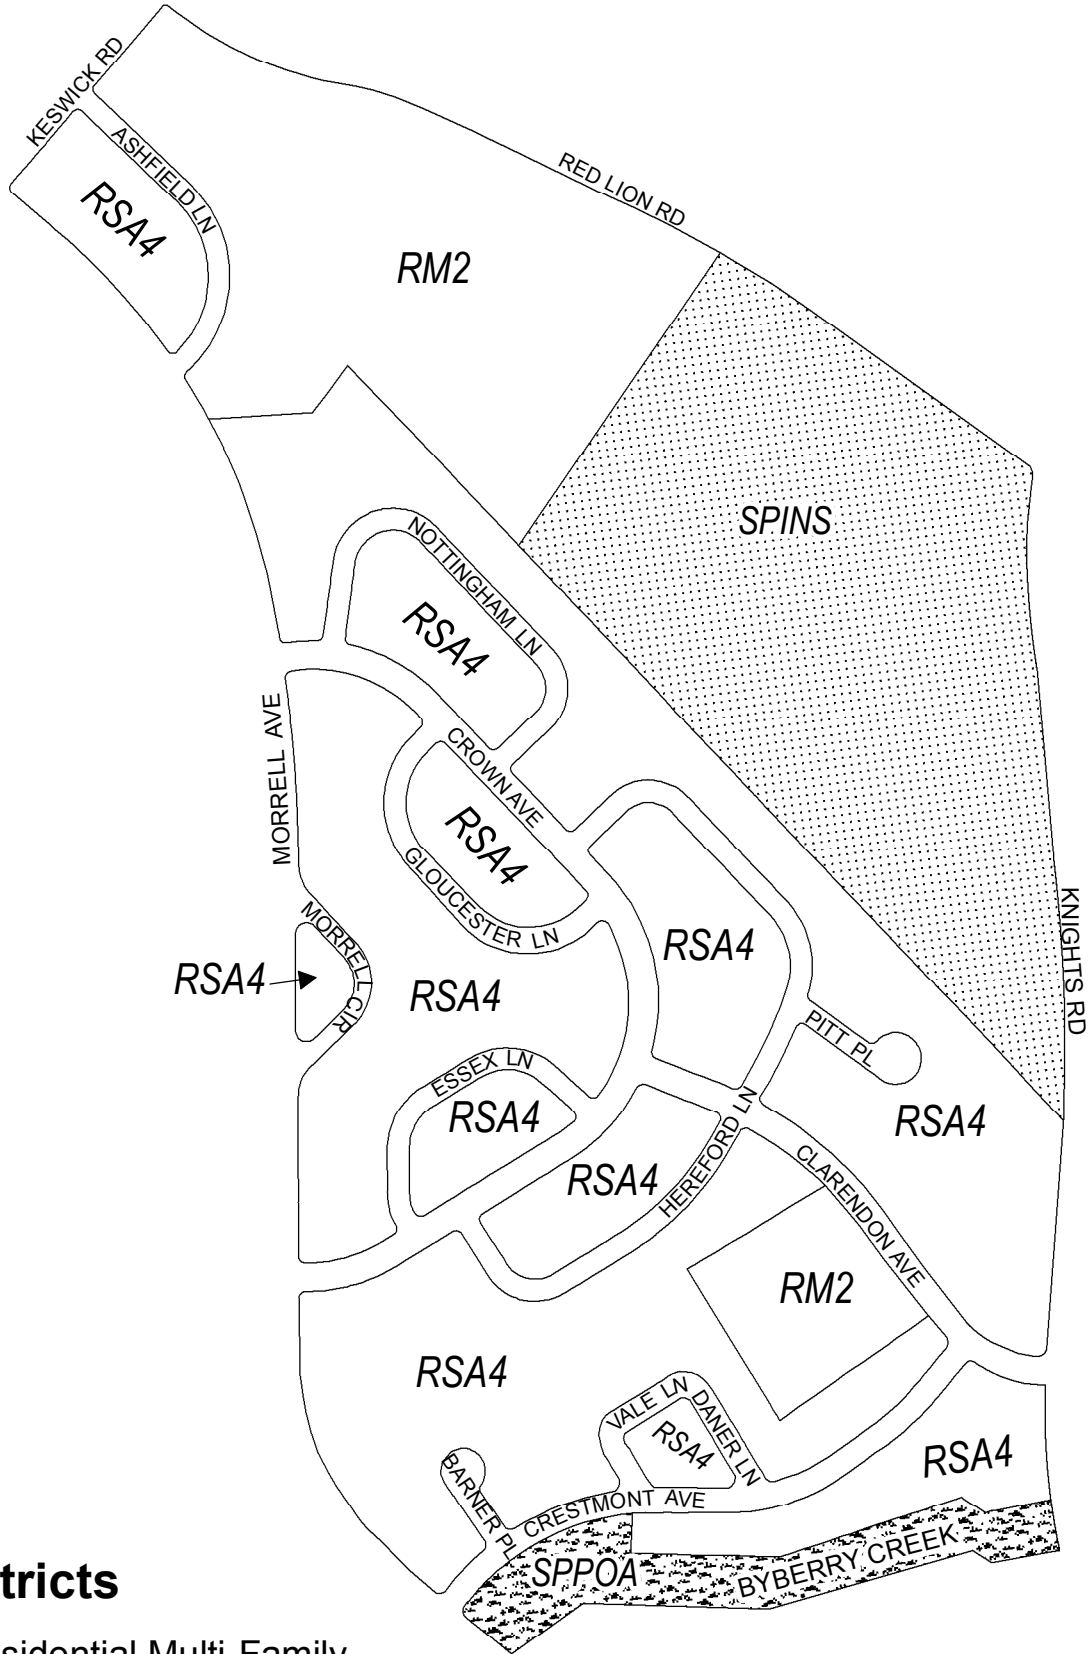

Map A Existing Zoning

Zoning Districts

-  CA-1 Auto-Oriented Commercial
-  RM-2 Residential Multi-Family,
RSA-4 Residential Single-Family Attached
-  SP-INS Institutional
-  SP-PO-A Parks and Open Space

Map B Proposed Zoning

Zoning Districts

-  RM-2 Residential Multi-Family
-  RSA-4 Residential Single-Family Attached
-  SP-INS Institutional
-  SP-PO-A Parks and Open Space